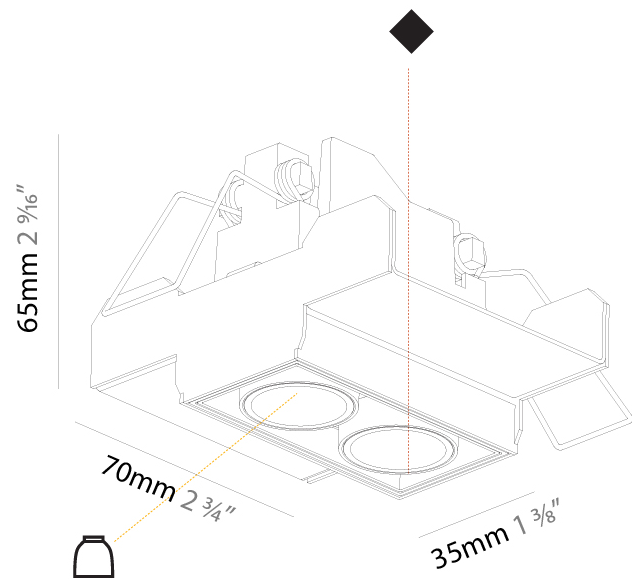

ELECTRICAL

Lamp Type: LED (Zhaga Standard)
Input Wattage (W): 7.7
Total Output Wattage (W): 6.6
Dimming: Tri-Mode (Non-Dimming and Phase Dimming (120Vac only) and 0-10V Dimming)
Driver Included: No
Driver Location: Remote
Driver Type: Constant Current - Universal
Driver Class: Class 2
Input Voltage (V): 120 - 277
Constant Current (MA): 1050

LED

Number of LEDs: 2
Color Temperature (°K): 2700 / 3000 / 3500 / 4000
Max. Delivered Lumen (lm): 319 / 348 / 356 / 363
Nominal Lumen (lm): 440 / 480 / 490 / 500
CRI: >90 CRI
Lamp Life (hrs): 50000
Upon Request: Special Color Temperature

OPTICAL

Reflector: 8 / 18 / 34
Upon Request: Special Beam Angles

RATINGS AND CERTIFICATIONS

Certified By: CSA Certified to UL and CSA Standards
Zaneen Lighting Inc. © 2024. 11800-306-3389, F-416-247-9319, www.zaneen.com

For international specifications by adding 'INT' at the end of the existing Model #. For assistance on 'custom' specifications, contact zteam@zaneen.com. In a constant effort to supply the best product, we reserve the right to change specifications or materials without notice. The most recent specification sheets are found at zaneen.com