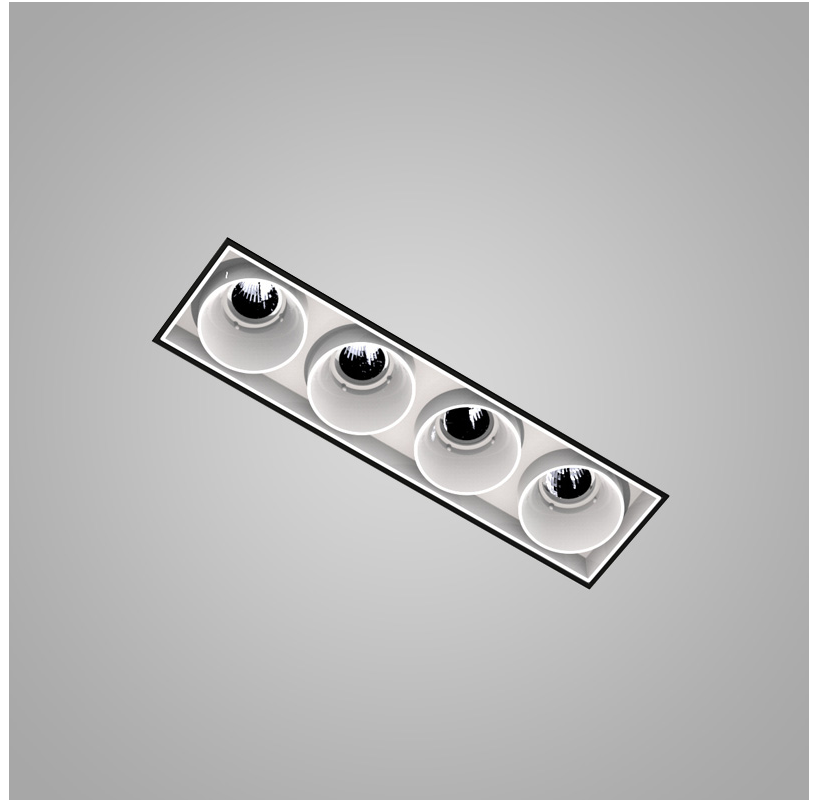

GENERAL

Series: Magiq
Subseries: Magiq 4 Cell
Brand: Prolight
Division: Architectural
Mounting Type: Trimless
Mounting Location: Ceiling
Subcategory: Downlight

PHYSICAL

Shape: Rectangle
Length (mm): 135
Length (in): 5 ⁵/₁₆
Width (mm): 35
Width (in): 1 ³/₈
Height (mm): 65
Height (in): 2 ⁹/₁₆
Ceiling Thickness (mm): 12.5
Ceiling Thickness (in): 1/2
Min. Recessing Depth (mm): 100
Min. Recessing Depth (in): 3 ¹⁵/₁₆
Light Distribution: Downlight
Weight (kg): 0.403
Weight (lbs): 0.89
Fixture Finish: BLK / WHI
Fixture Material: Aluminum Die Cast
Cut-out Measurements: 142mm / 5 9/16" x 42mm / 1 5/8"
Upon Request: Unique Ceiling Thickness

ELECTRICAL

Lamp Type: LED (Zhaga Standard)
Input Wattage (W): 14.3
Total Output Wattage (W): 13.3
Dimming: Tri-Mode (Non-Dimming and Phase Dimming (120Vac only) and 0-10V Dimming)
Driver Included: No
Driver Location: Recessed Housing
Driver Type: Constant Current - Universal
Driver Class: Class 2
Housing: See components
Input Voltage (V): 120 - 277
Constant Current (MA): 1050

LED

Number of LEDs: 4
Color Temperature (°K): 2700 / 3000 / 3500 / 4000
Max. Delivered Lumen (lm): 750 / 850 / 862 / 880
CRI: >90 CRI
Lamp Life (hrs): 50000
Upon Request: Special Color Temperature

OPTICAL

Reflector: 8 / 18 / 34
Upon Request: Special Beam Angles

RATINGS AND CERTIFICATIONS

Certified By: CSA Certified to UL and CSA Standards
IP rating: IP20