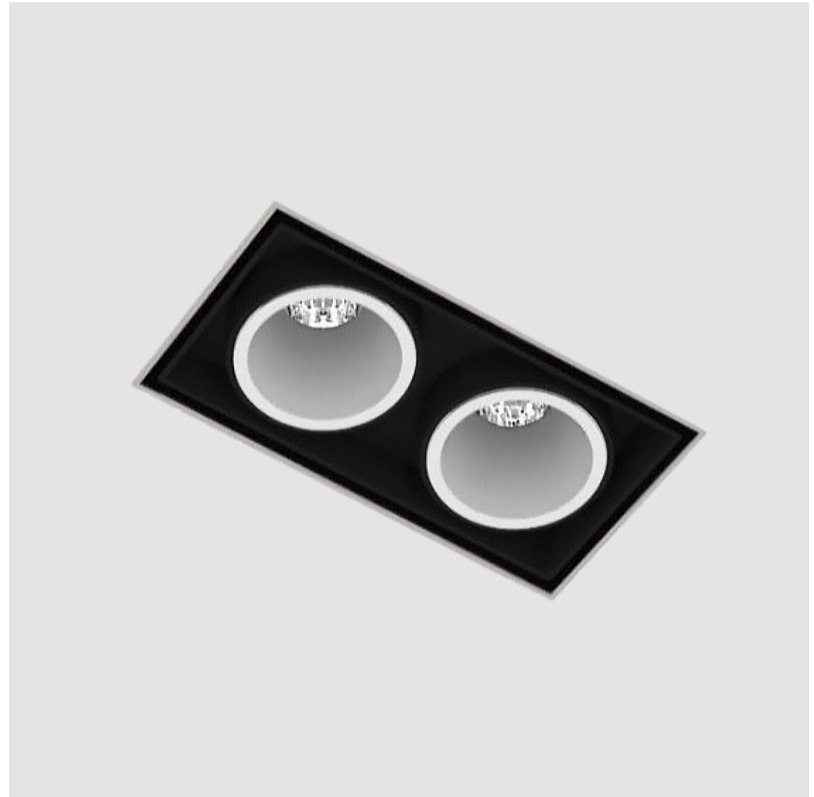

ELECTRICAL

Lamp Type: LED (Zhaga Standard)
Input Wattage (W): 7.7
Total Output Wattage (W): 6.6
Dimming: Tri-Mode (Non-Dimming and Phase Dimming (120Vac only) and 0-10V Dimming)
Driver Included: No
Driver Location: Remote
Driver Type: Constant Current - Universal
Driver Class: Class 2
Input Voltage (V): 120 - 277
Constant Current (MA): 1050

LED

Number of LEDs: 2
Color Temperature (°K): 2700 / 3000 / 3500 / 4000
Max. Delivered Lumen (lm): 319 / 348 / 356 / 363
Nominal Lumen (lm): 440 / 480 / 490 / 500
CRI: >90 CRI
Lamp Life (hrs): 50000
Upon Request: Special Color Temperature

OPTICAL

Reflector: 8 / 18 / 34
Upon Request: Special Beam Angles

RATINGS AND CERTIFICATIONS

Certified By: CSA Certified to UL and CSA Standards
Zaneen Lighting Inc. © 2024. 11800-306-3389, F-416-247-9319, www.zaneen.com

For international specifications by adding 'INT' at the end of the existing Model #. For assistance on 'custom' specifications, contact zteam@zaneen.com. In a constant effort to supply the best product, we reserve the right to change specifications or materials without notice. The most recent specification sheets are found at zaneen.com