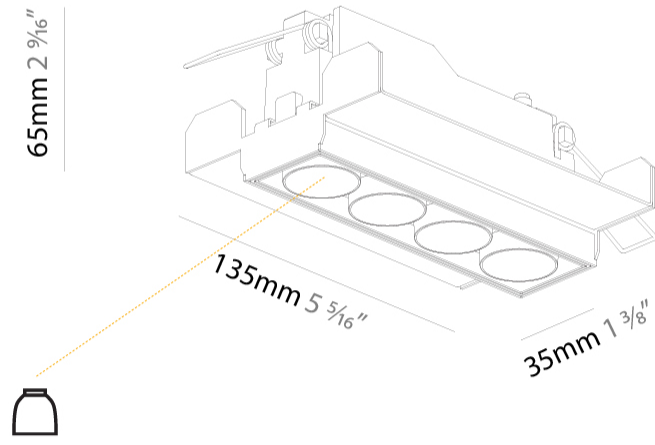

GENERAL

Series: Magiq
Subseries: Magiq 4 Cell
Brand: Prolight
Division: Architectural
Mounting Type: Trimless
Mounting Location: Ceiling
Subcategory: Downlight

PHYSICAL

Shape: Rectangle
Length (mm): 135
Length (in): 5 ⁵/₁₆
Width (mm): 35
Width (in): 1 ³/₈
Height (mm): 65
Height (in): 2 ⁹/₁₆
Ceiling Thickness (mm): 12.5
Ceiling Thickness (in): 1/2
Min. Recessing Depth (mm): 100
Min. Recessing Depth (in): 3 ¹⁵/₁₆
Light Distribution: Downlight
Weight (kg): 0.403
Weight (lbs): 0.89
Fixture Finish: BLK / WHI
Fixture Material: Aluminum Die Cast
Cut-out Measurements: 142mm / 5 9/16" x 42mm / 1 5/8"
Upon Request: Unique Ceiling Thickness

ELECTRICAL

Lamp Type: LED (Zhaga Standard)
Input Wattage (W): 14.3
Total Output Wattage (W): 13.3
Dimming: Tri-Mode (Non-Dimming and Phase Dimming (120Vac only) and 0-10V Dimming)
Driver Included: No
Driver Location: Recessed Housing
Driver Type: Constant Current - Universal
Driver Class: Class 2
Housing: See components
Input Voltage (V): 120 - 277
Constant Current (MA): 1050

LED

Number of LEDs: 4
Color Temperature (°K): 2700 / 3000 / 3500 / 4000
Max. Delivered Lumen (lm): 750 / 850 / 862 / 880
CRI: >90 CRI
Lamp Life (hrs): 50000
Upon Request: Special Color Temperature

OPTICAL

Reflector: 8 / 18 / 34
Upon Request: Special Beam Angles

RATINGS AND CERTIFICATIONS

Certified By: CSA Certified to UL and CSA Standards
IP rating: IP20